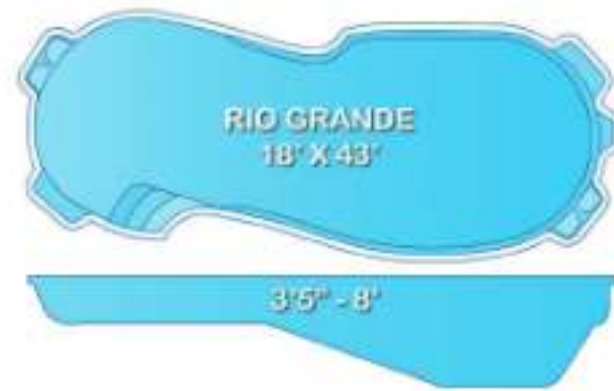

8-foot depth

Our *8-foot depth* model pools provide large swim areas for family fun and enjoyment while adding *captivating beauty* to your backyard.